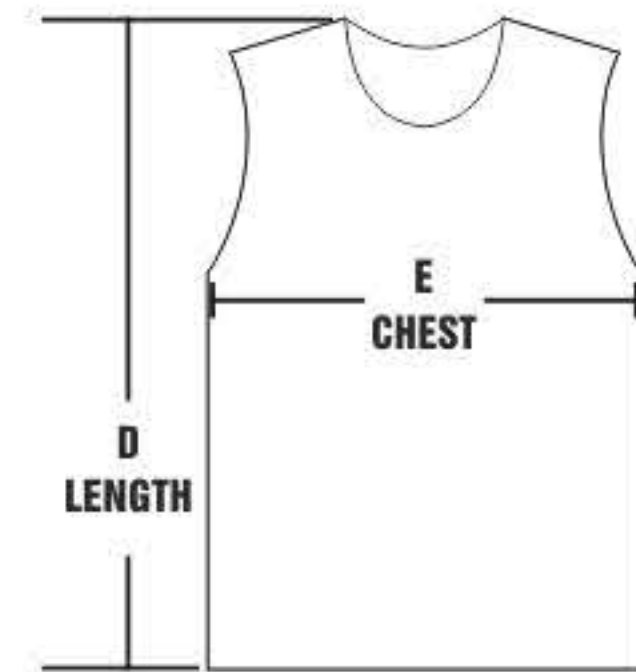

Adult Shirts	XS	S	M	L	XL	2XL	3XL	4XL	5XL	6XL	7XL	8XL
A-1/2 chest	48	51	54	57	60	63	65	68	71	74	77	80
B-Length	67	70	72	74	76	78	80	82	84	86	88	90
C-Sleeve Length	56	58	60	62	64	66	68	70	72	74	76	78

Adult Singlets	XS	S	M	L	XL	2XL	3XL	4XL	5XL	6XL	7XL	8XL
E-1/2 chest	49	51.5	54	56.5	59	61.5	64	67	70	72	75	78
D-Length	67.5	70	72.5	75	77.5	80	82.5	84	86	88	90	92

Kids Shirts	K2	K4	K6	K8	K10	K12	K14
A-1/2 chest	34	36	38	40	42	44	46
B-Length	45	48	50	54	58	62	65

Kids Singlets	K2	K4	K6	K8	K10	K12	K14
E-1/2 chest	35	37	39	41	43	45	47
D-Length	48	50	53	56	59	62	65

**PLEASE NOTE: Custom orders are non refundable. Please take special care in selecting your sizes.**