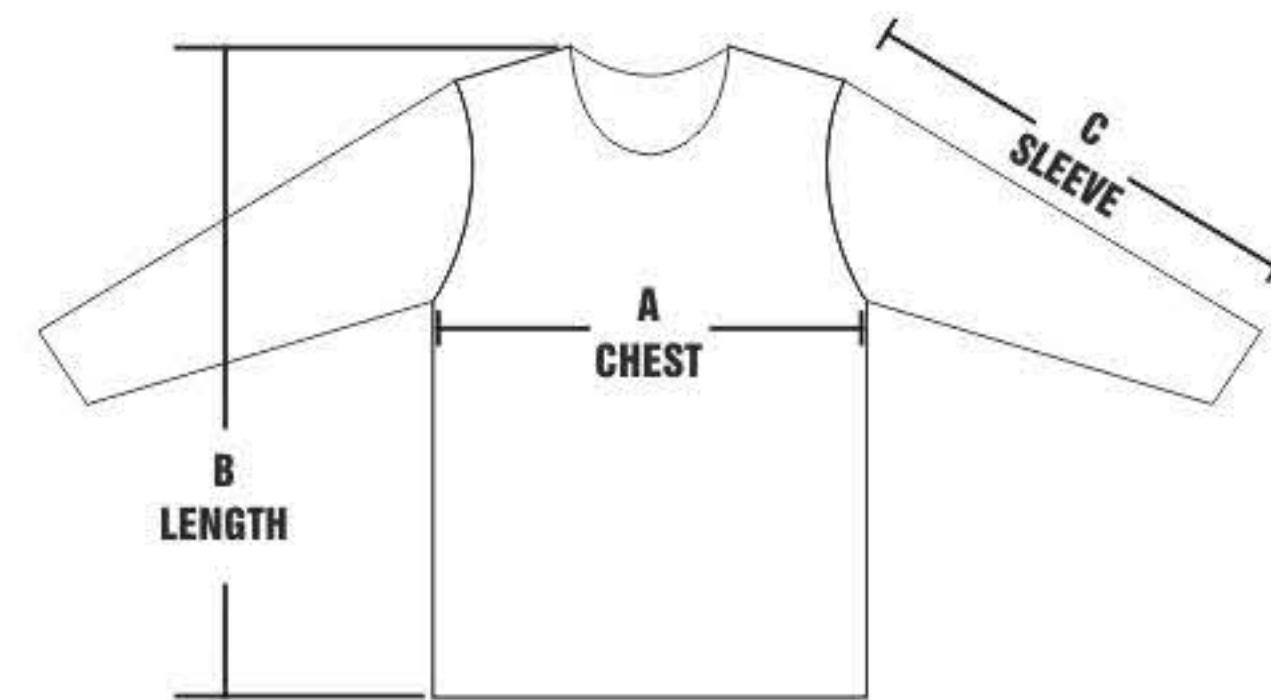

Adult Shirts	XS	S	M	L	XL	2XL	3XL	4XL	5XL	6XL	7XL	8XL
A-1/2 chest	48	51	54	57	60	63	65	68	71	74	77	80
B-Length	67	70	72	74	76	78	80	82	84	86	88	90
C-Sleeve Length	56	58	60	62	64	66	68	70	72	74	76	78

Adult Singlets	XS	S	M	L	XL	2XL	3XL	4XL	5XL	6XL	7XL	8XL
E-1/2 chest	49	51.5	54	56.5	59	61.5	64	67	70	72	75	78
D-Length	67.5	70	72.5	75	77.5	80	82.5	84	86	88	90	92

Kids Shirts	K2	K4	K6	K8	K10	K12	K14
A-1/2 chest	34	36	38	40	42	44	46
B-Length	45	48	50	54	58	62	65

Kids Singlets	K2	K4	K6	K8	K10	K12	K14
E-1/2 chest	35	37	39	41	43	45	47
D-Length	48	50	53	56	59	62	65

**PLEASE NOTE: Custom orders are non refundable. Please take special care in selecting your sizes.**